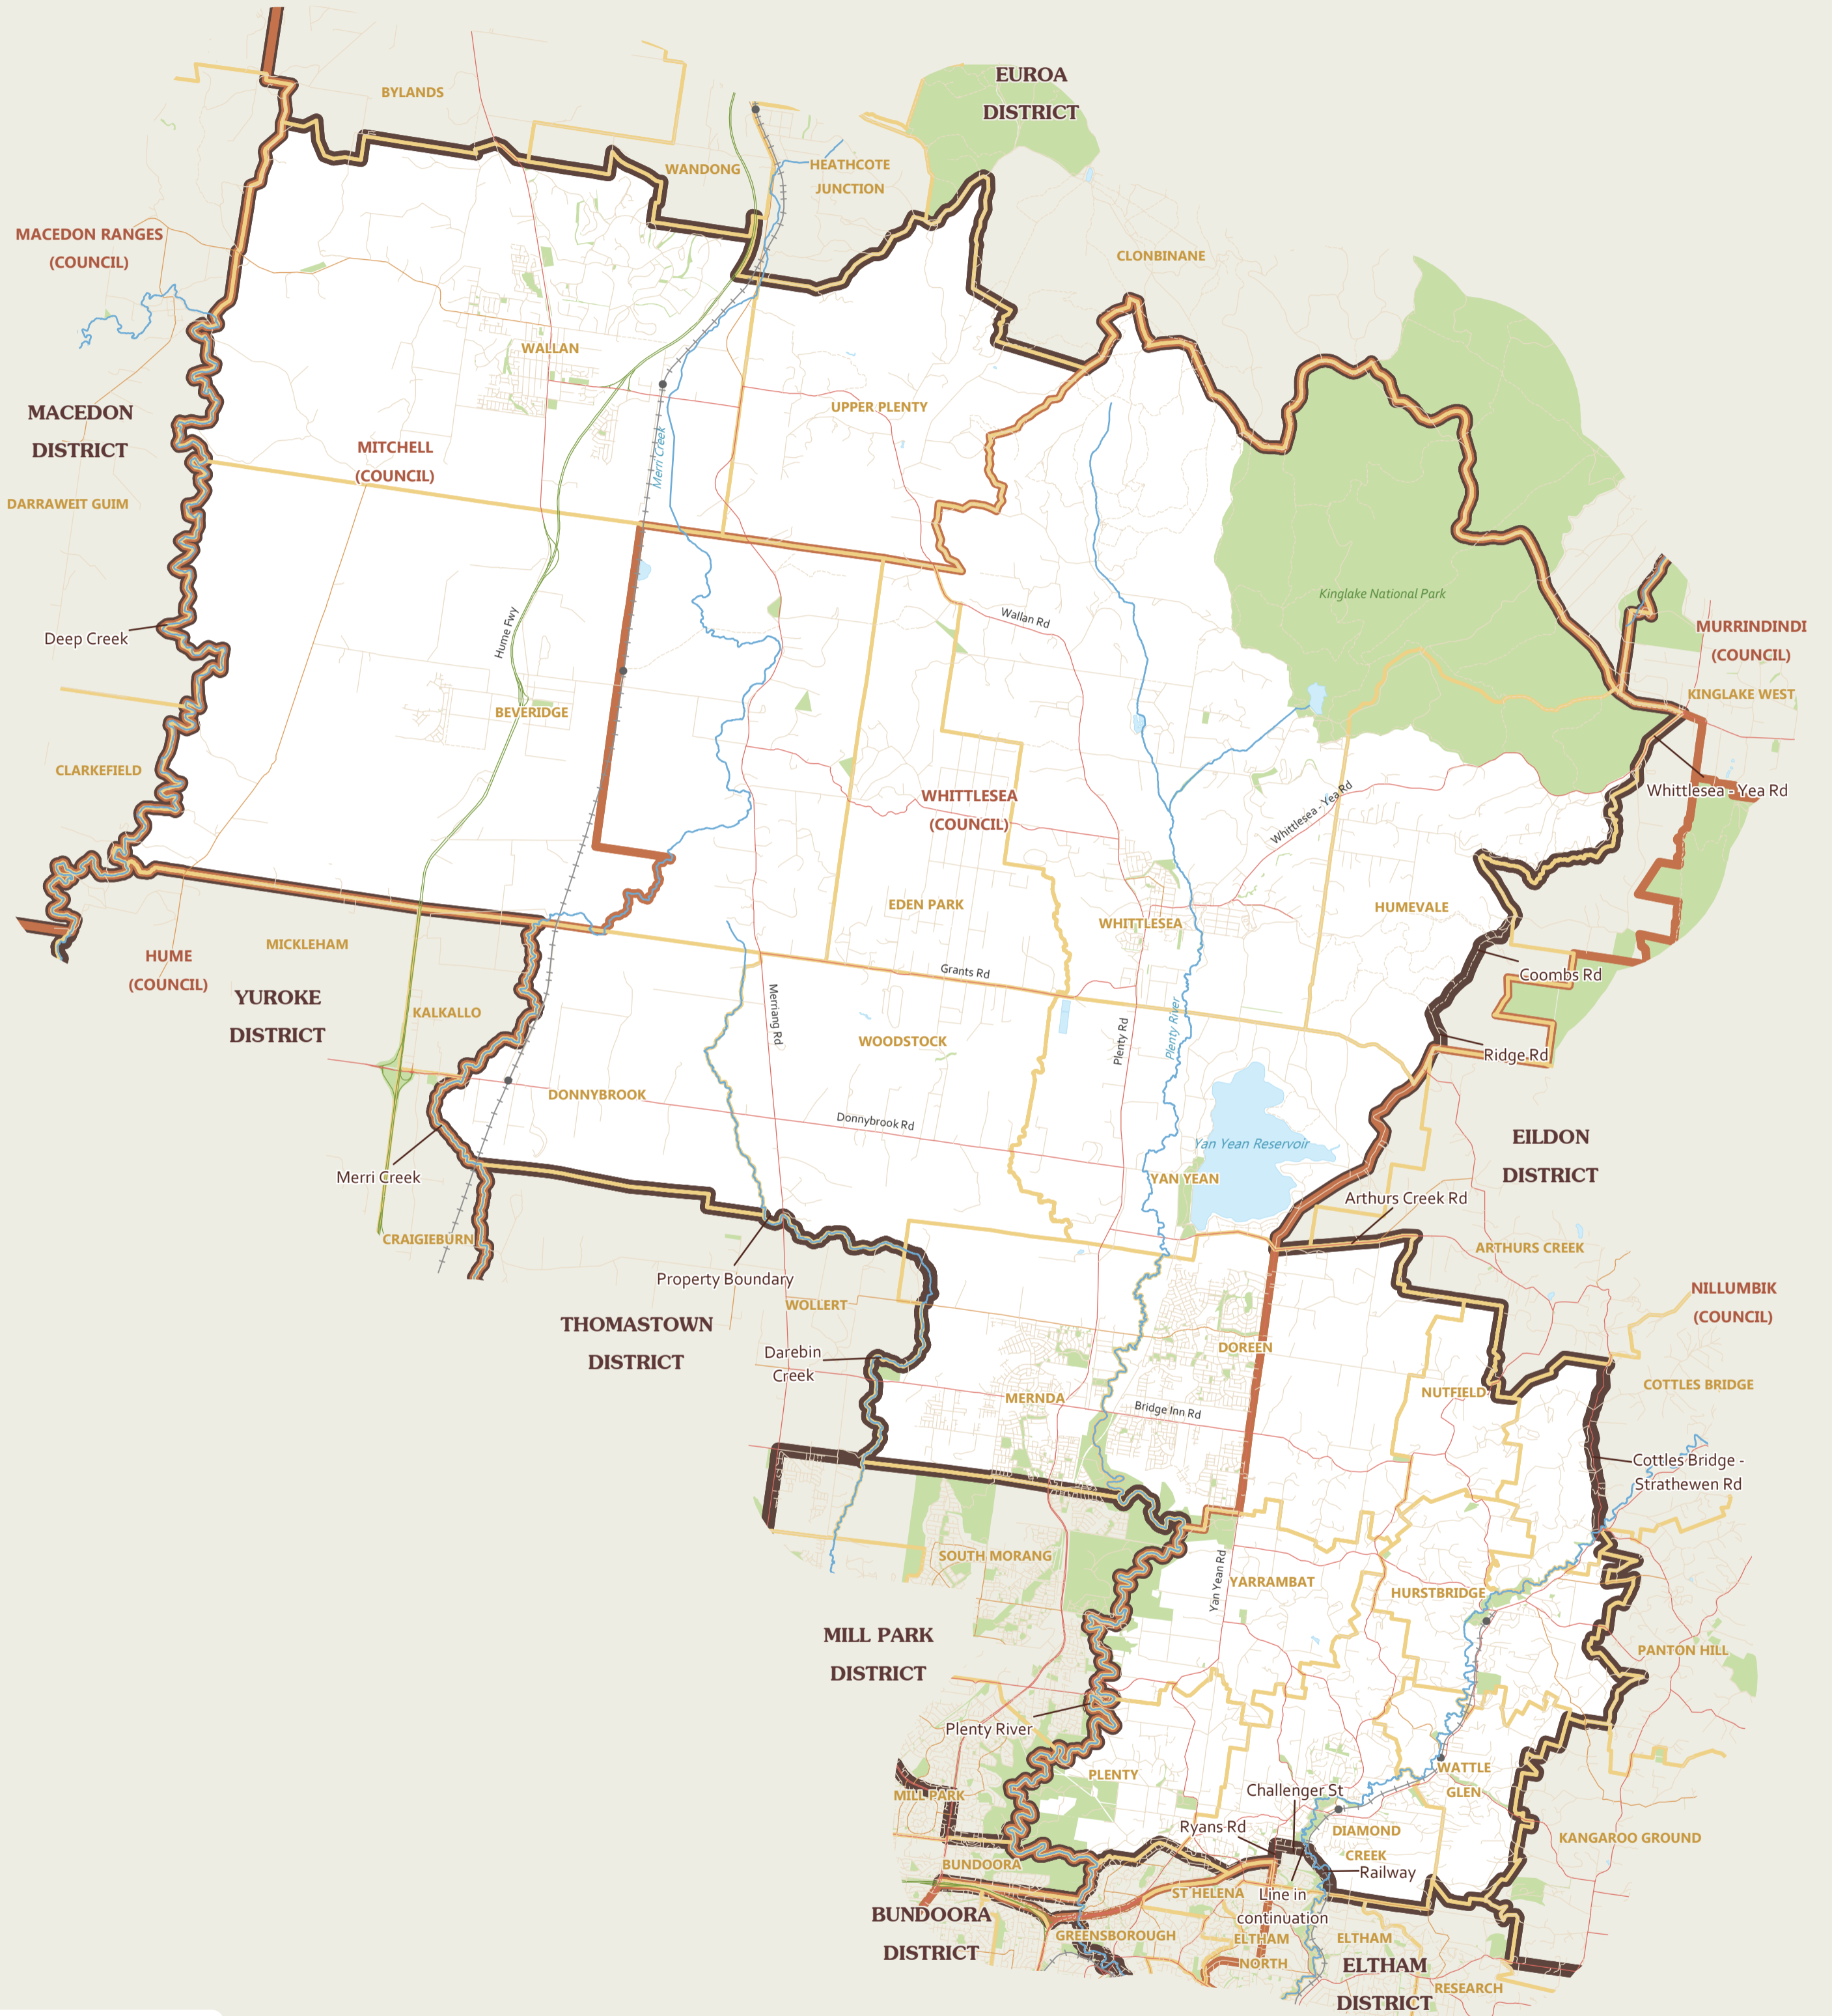

YAN YEAN

Area: 595.93 sq km

Legend

- District Boundary
- Municipality Boundary
- Locality Boundary

Map Symbols

- Freeway
- Main Road
- Collector Road
- Road
- Railway
- River/Creek
- Lake
- Park & Reserve

Data sets for alignment
Locality as at March, 2013
Property grid as at April, 2013